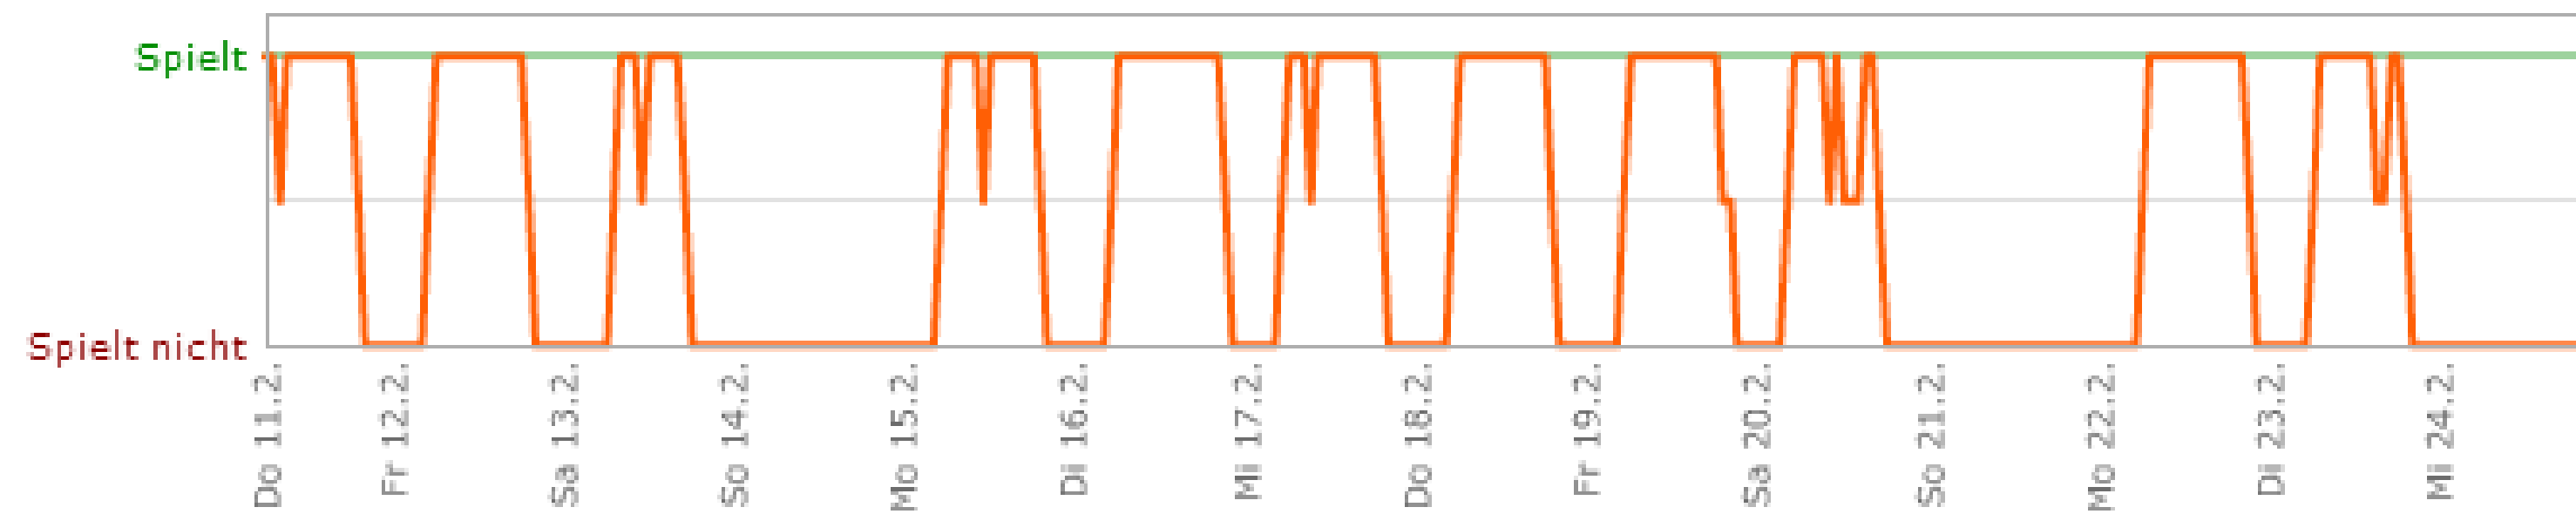

Thu Feb 11 16:12:11 2016

This dialog will disappear automatically after 20 seconds.

- Überwachung
- Proaktive Meldung
- Reporting

▼ Grafisches Reporting

Report-Typ Enddatum Tage

Die BOSCH Experience Zone

dimedis